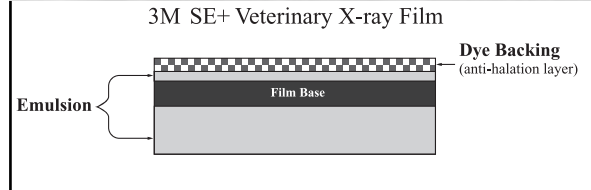

3M SE+ Film is a green-sensitive, medium speed, single-coated film that provides ultra-sharp detail and high contrast for outstanding images of bone and soft tissue.

Versatile applications:

- Equine Orthopedic Radiography
- Small Animal Orthopedic Radiography
- Avian and Exotic Radiography
- Dental Radiography

Single emulsion construction delivers ultimate detail with minimum exposure

FEATURES	ADVANTAGES	BENEFITS
<ul style="list-style-type: none"> <li>• Unique single emulsion PLUS construction</li> </ul>	<ul style="list-style-type: none"> <li>• Faster speed than other single emulsion films</li> <li>• High contrast, high gloss</li> <li>• High detail for bone and soft tissue</li> </ul>	<ul style="list-style-type: none"> <li>• Early, accurate diagnosis</li> <li>• Shorter exposure times</li> </ul>
<ul style="list-style-type: none"> <li>• Anti-halation layer</li> </ul>	<ul style="list-style-type: none"> <li>• Prevents light crossover from back screen</li> </ul>	<ul style="list-style-type: none"> <li>• Sharp, detailed radiographic images</li> </ul>
<ul style="list-style-type: none"> <li>• Superior image detail</li> </ul>	<ul style="list-style-type: none"> <li>• Reduce retakes</li> <li>• More diagnostic information</li> </ul>	<ul style="list-style-type: none"> <li>• Saves time and money</li> <li>• Increased diagnostic ability</li> </ul>
<ul style="list-style-type: none"> <li>• Safe for most processing conditions*</li> </ul>	<ul style="list-style-type: none"> <li>• Convenient</li> </ul>	<ul style="list-style-type: none"> <li>• No special equipment required</li> </ul>